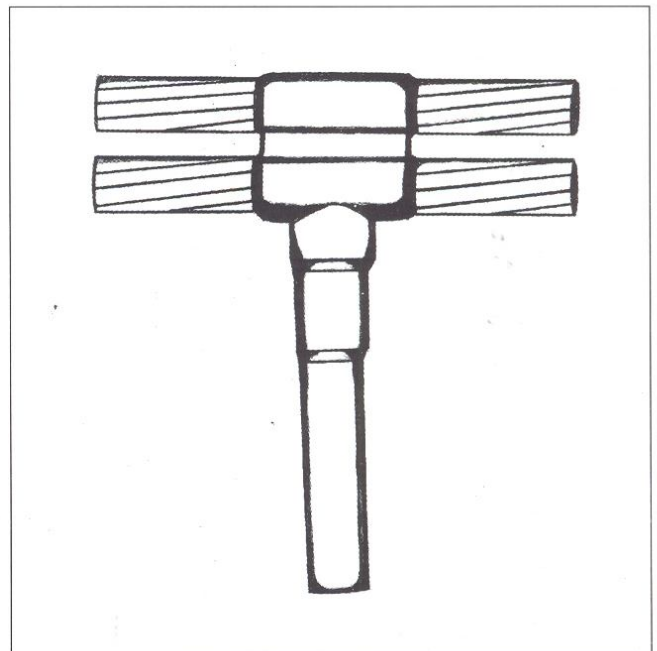

## Cable to Ground Rod

### Two Through Cables to Top of Ground Rod

ROD SIZE	CABLE SIZE	MOLD PART NUMBER	PRICE KEY	WELD METAL
1/2	4	4-ROD-1204	B	115
	2	4-ROD-1202	B	115
	1	4-ROD-1201	B	115
	1/0	4-ROD-1210	B	150
	2/0	4-ROD-1220	B	200
	3/0	4-ROD-1230	B	250
	4/0	4-ROD-1240	B	250
5/8	4	4-ROD-5804	B	115
	2	4-ROD-5802	B	150
	1	4-ROD-5801	B	150
	1/0	4-ROD-5810	B	200
	2/0	4-ROD-5820	B	250
	3/0	4-ROD-5830	B	2-150
	4/0	4-ROD-5840	B	2-150
	250	4-ROD-58-250	B	2-200
	300	4-ROD-58-300	B	500
	350	4-ROD-58-350	B	500
500	4-ROD-58-500	B	3-250	
3/4	4	4-ROD-3404	B	115
	2	4-ROD-3402	B	150
	1	4-ROD-3401	B	150
	1/0	4-ROD-3410	B	200
	2/0	4-ROD-3420	B	250
	3/0	4-ROD-3430	B	2-150
	4/0	4-ROD-3440	B	2-150
	250	4-ROD-34-250	B	2-200
	300	4-ROD-34-300	B	500
	350	4-ROD-34-350	B	500
	500	4-ROD-34-500	B	3-250
	750	4-ROD-34-750	B	2-500
1	4	4-ROD-0104	B	150
	2	4-ROD-0102	B	200
	1	4-ROD-0101	B	200
	1/0	4-ROD-0110	B	250
	2/0	4-ROD-0120	B	2-150
	3/0	4-ROD-0130	B	2-200
	4/0	4-ROD-0140	B	2-200
	250	4-ROD-01-250	B	500
	300	4-ROD-01-300	B	3-200
	350	4-ROD-01-350	B	3-200
	500	4-ROD-01-500	B	2-500
	750	4-ROD-01-750	B	5-250